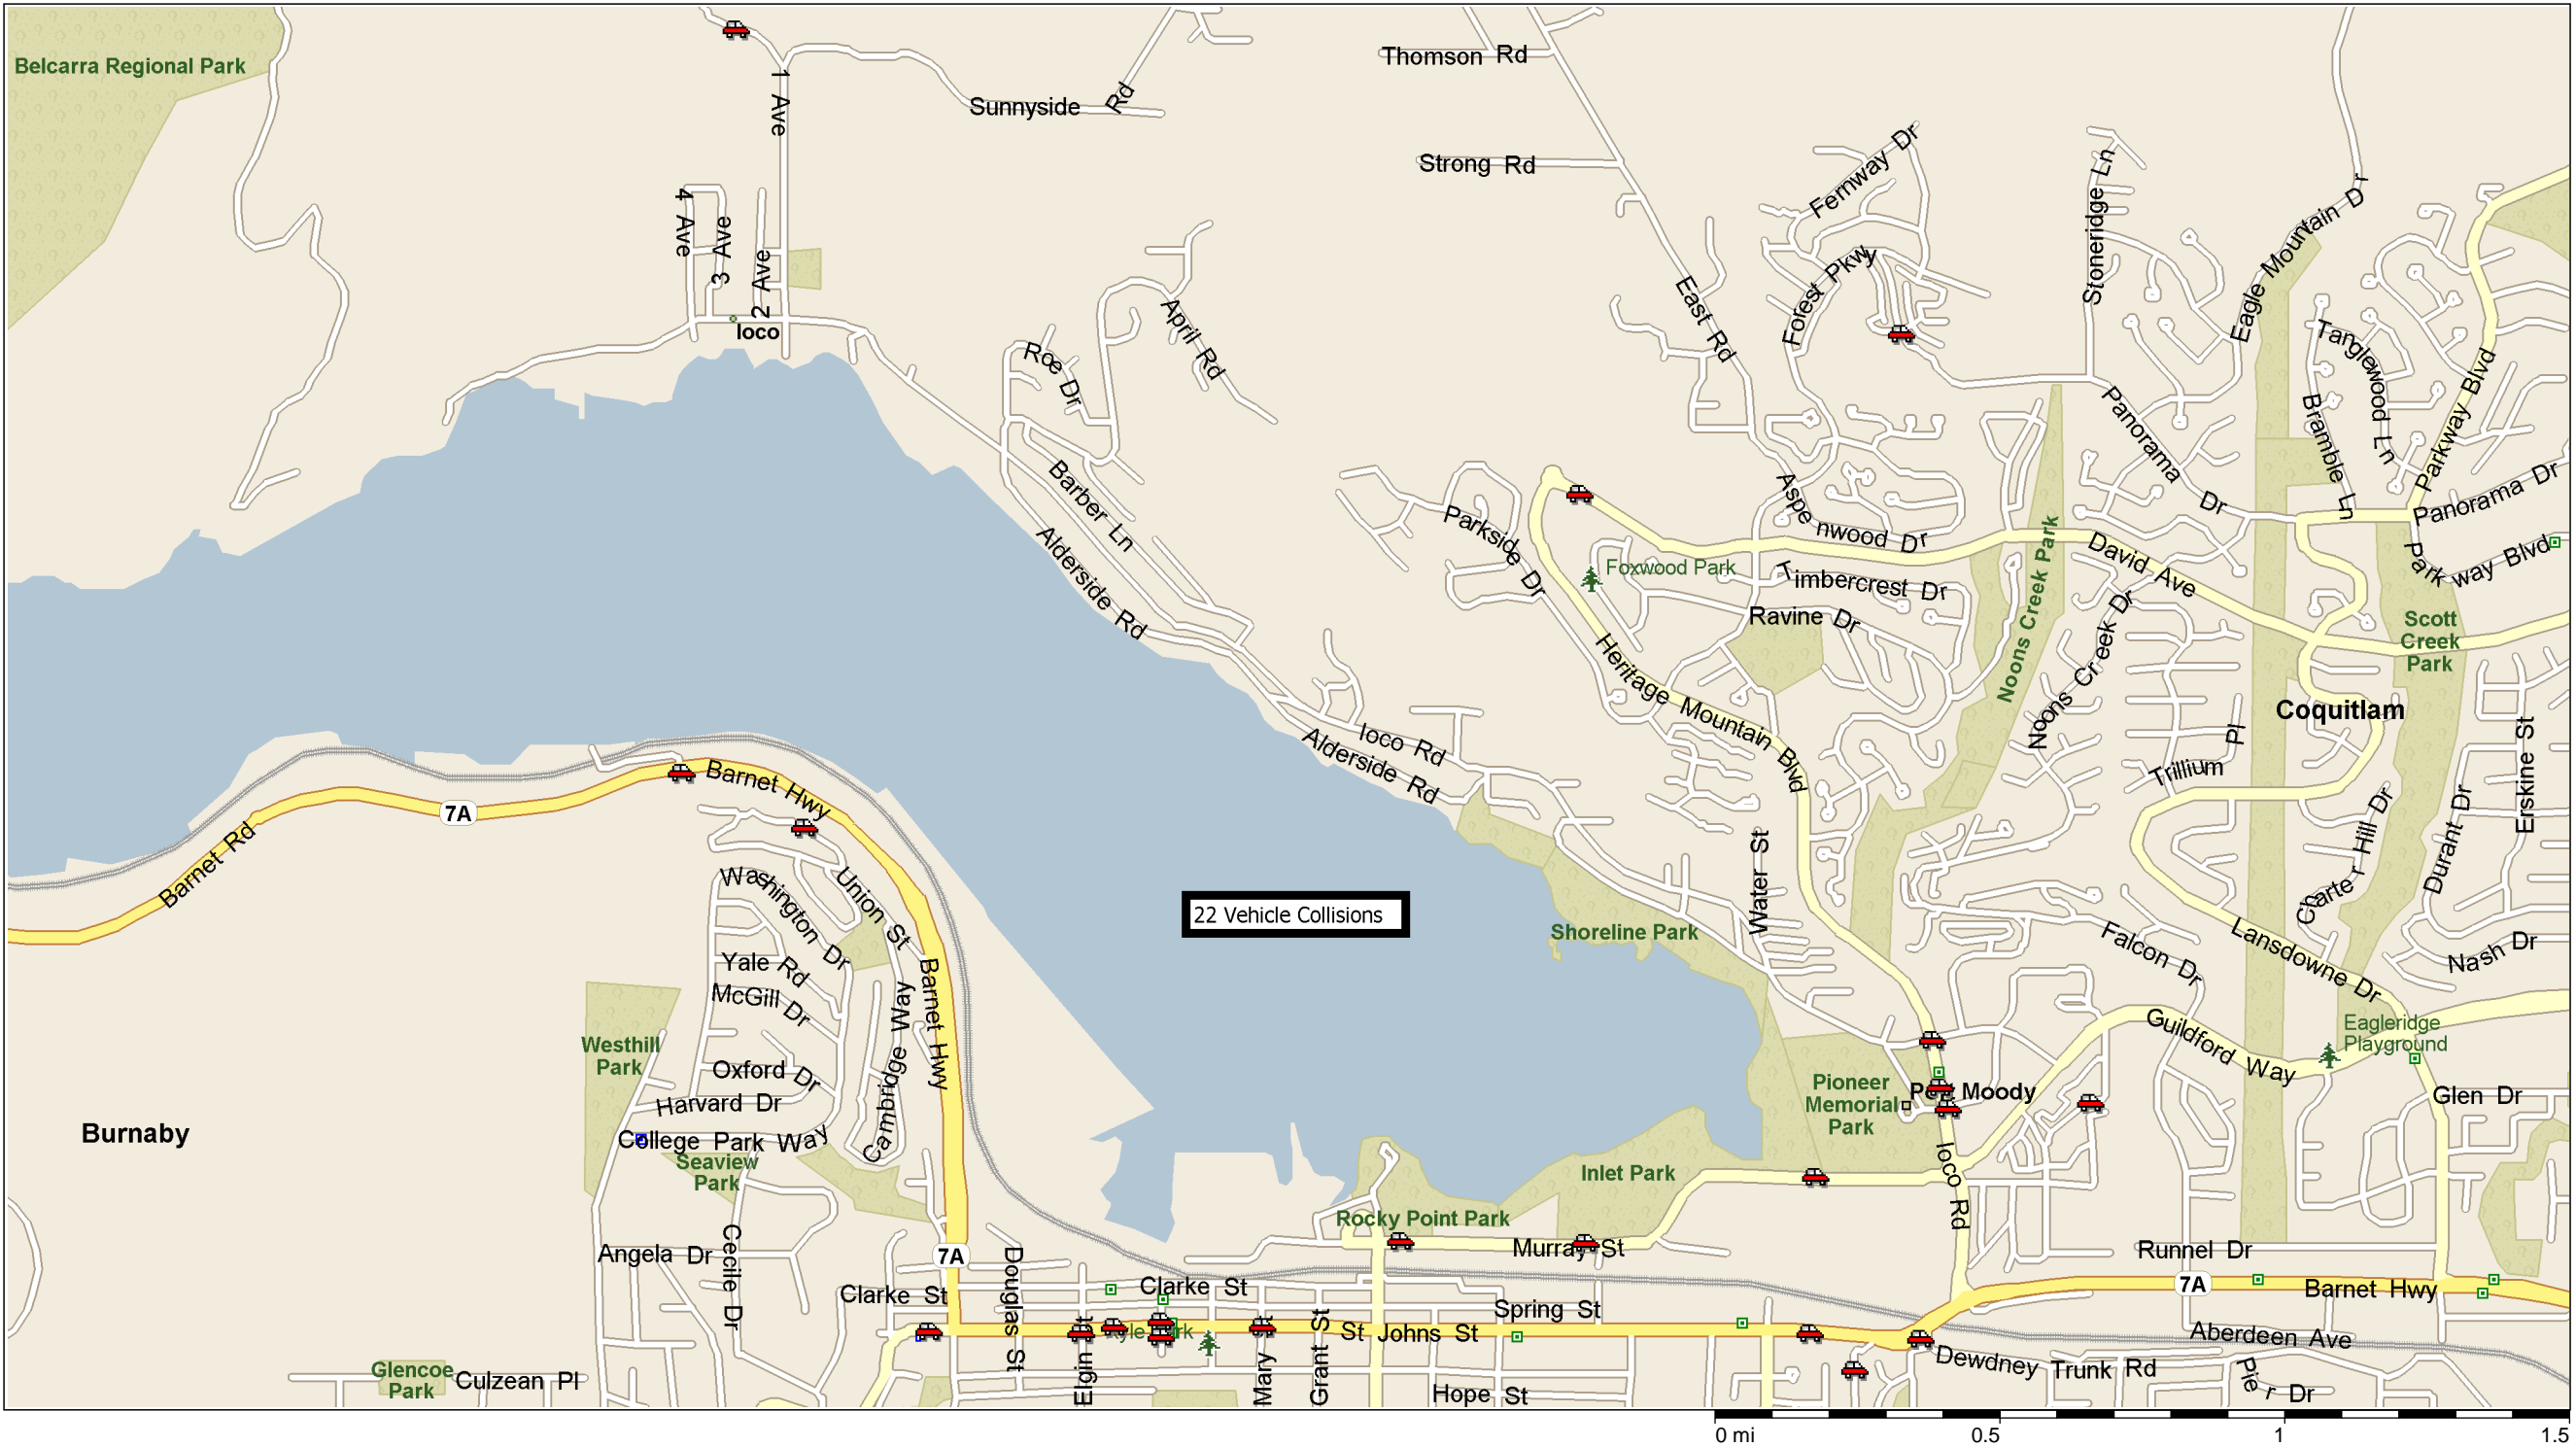

Port Moody Vehicle Collisions - April 2009

22 Vehicle Collisions

0 mi 0.5 1 1.5