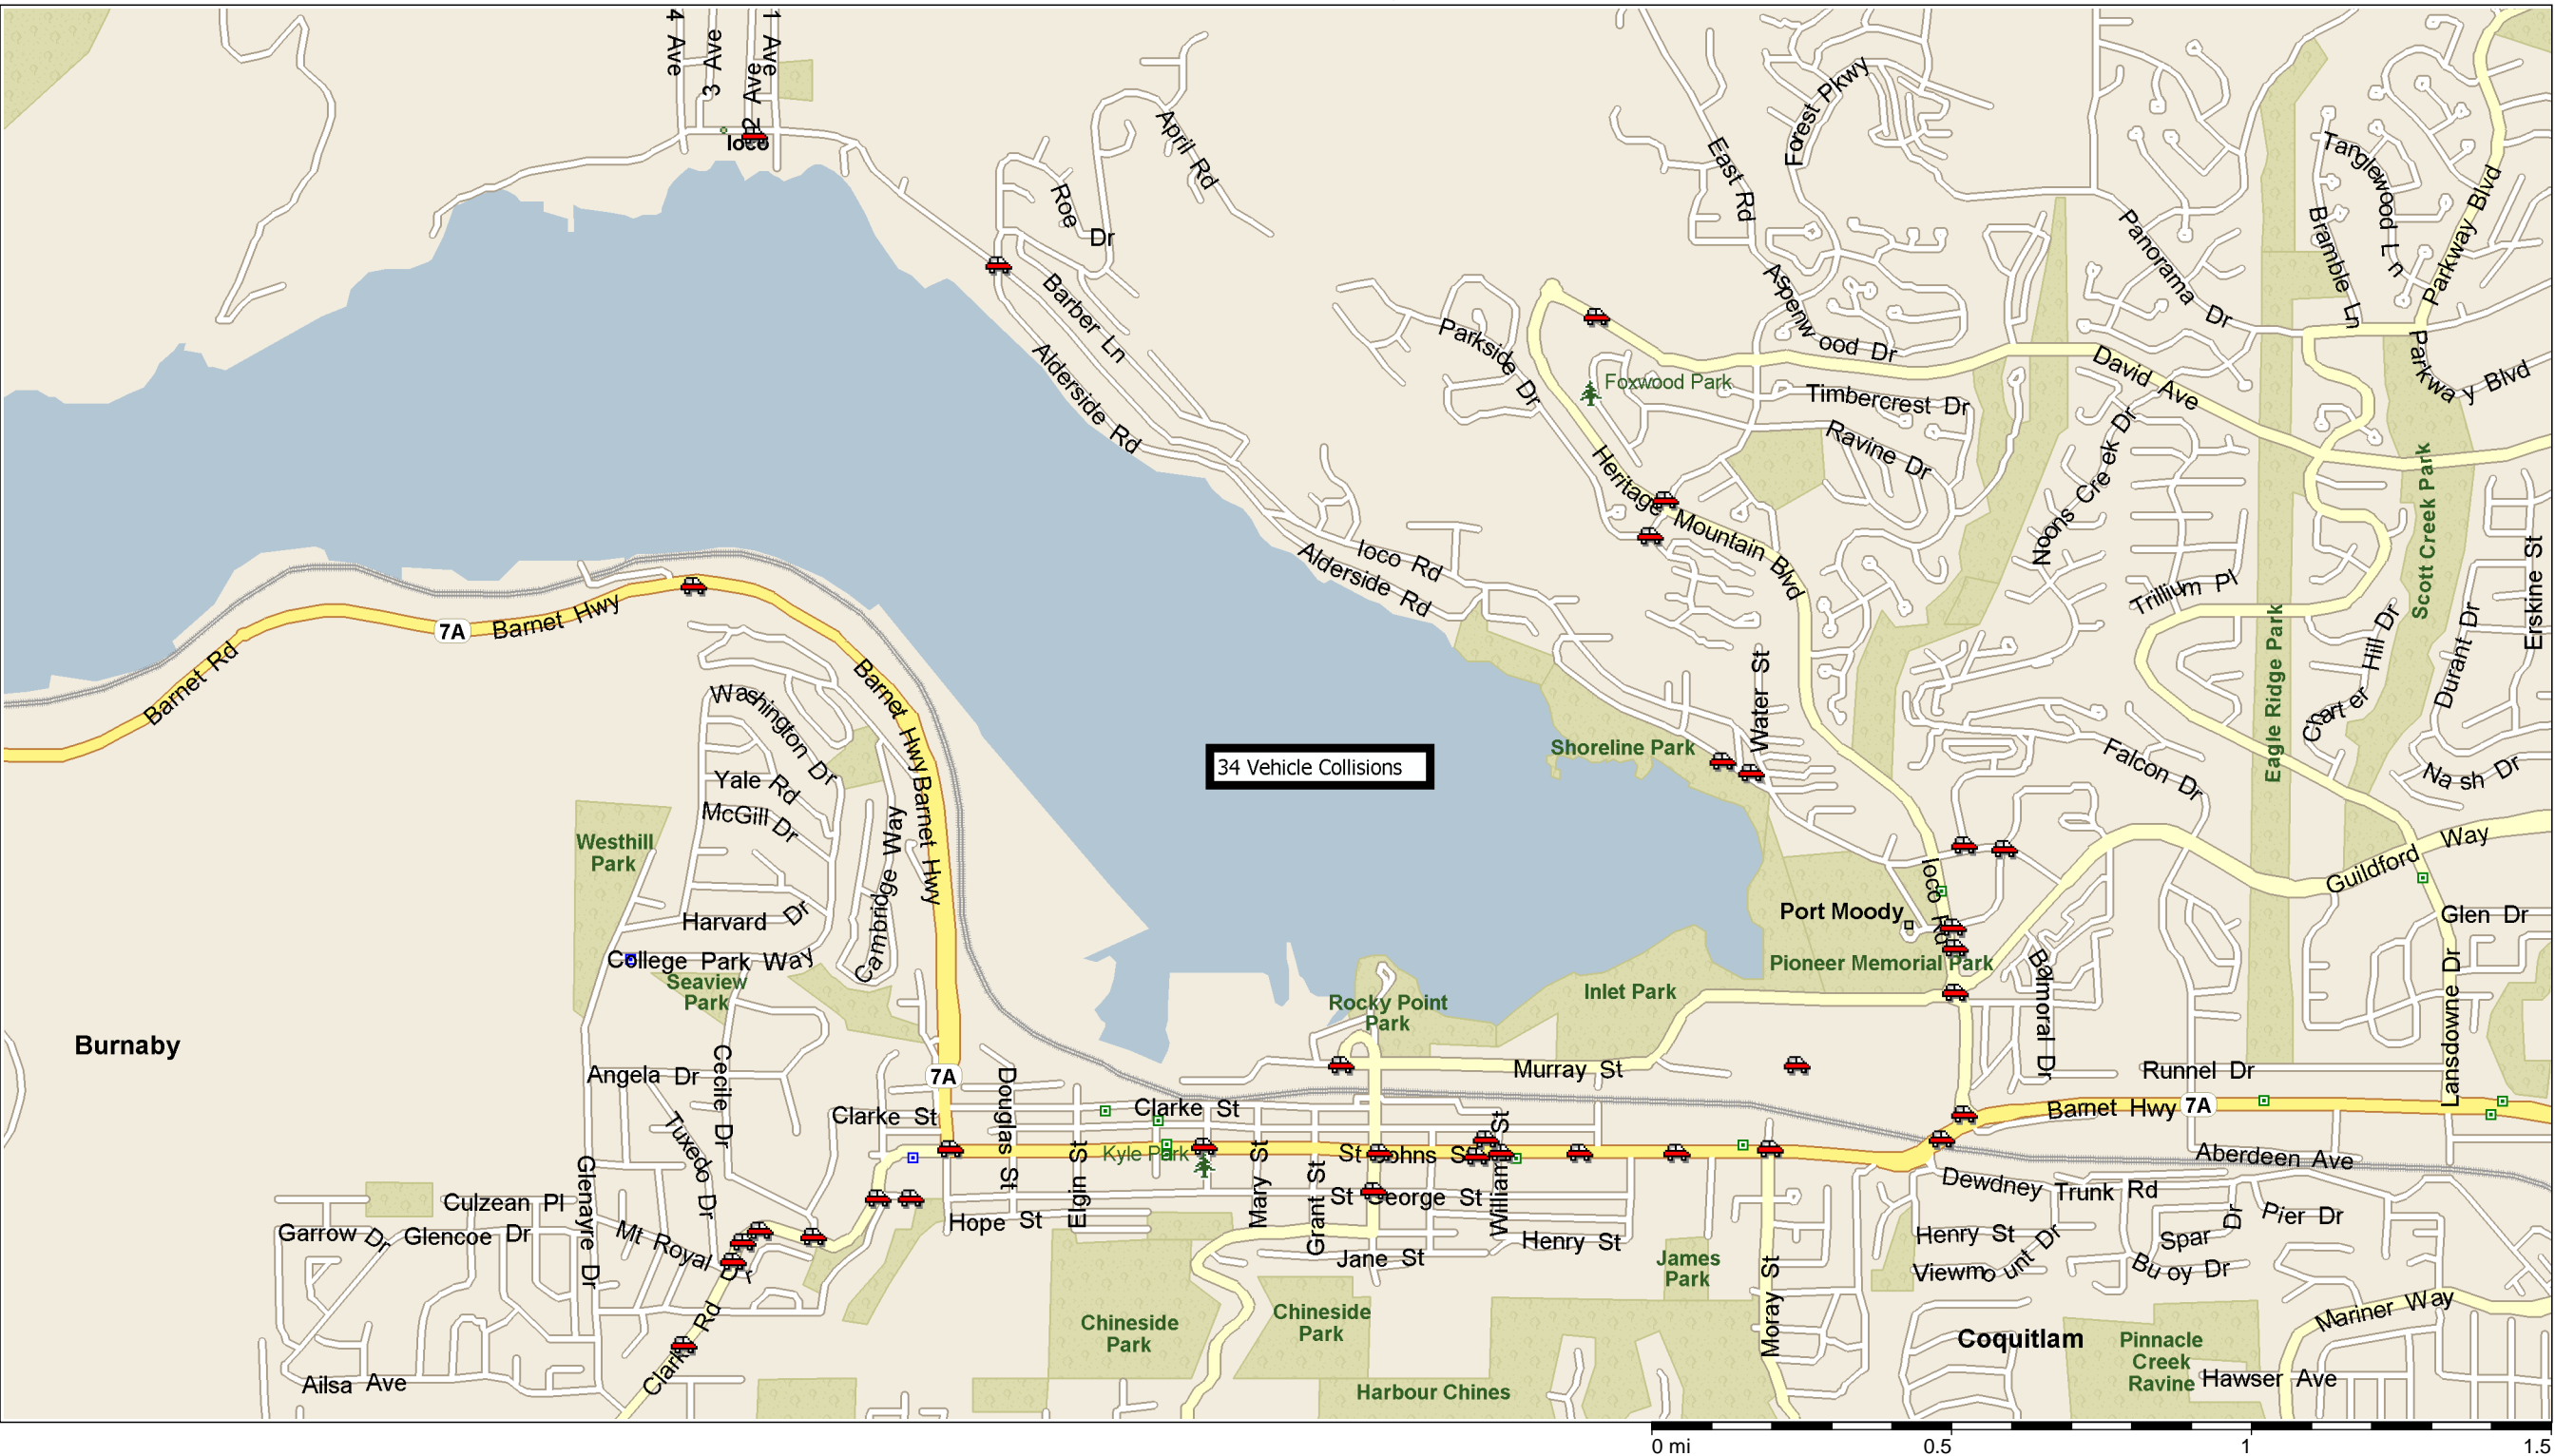

Vehicle Collisions in Port Moody - October 2009

34 Vehicle Collisions

0 mi 0.5 1 1.5