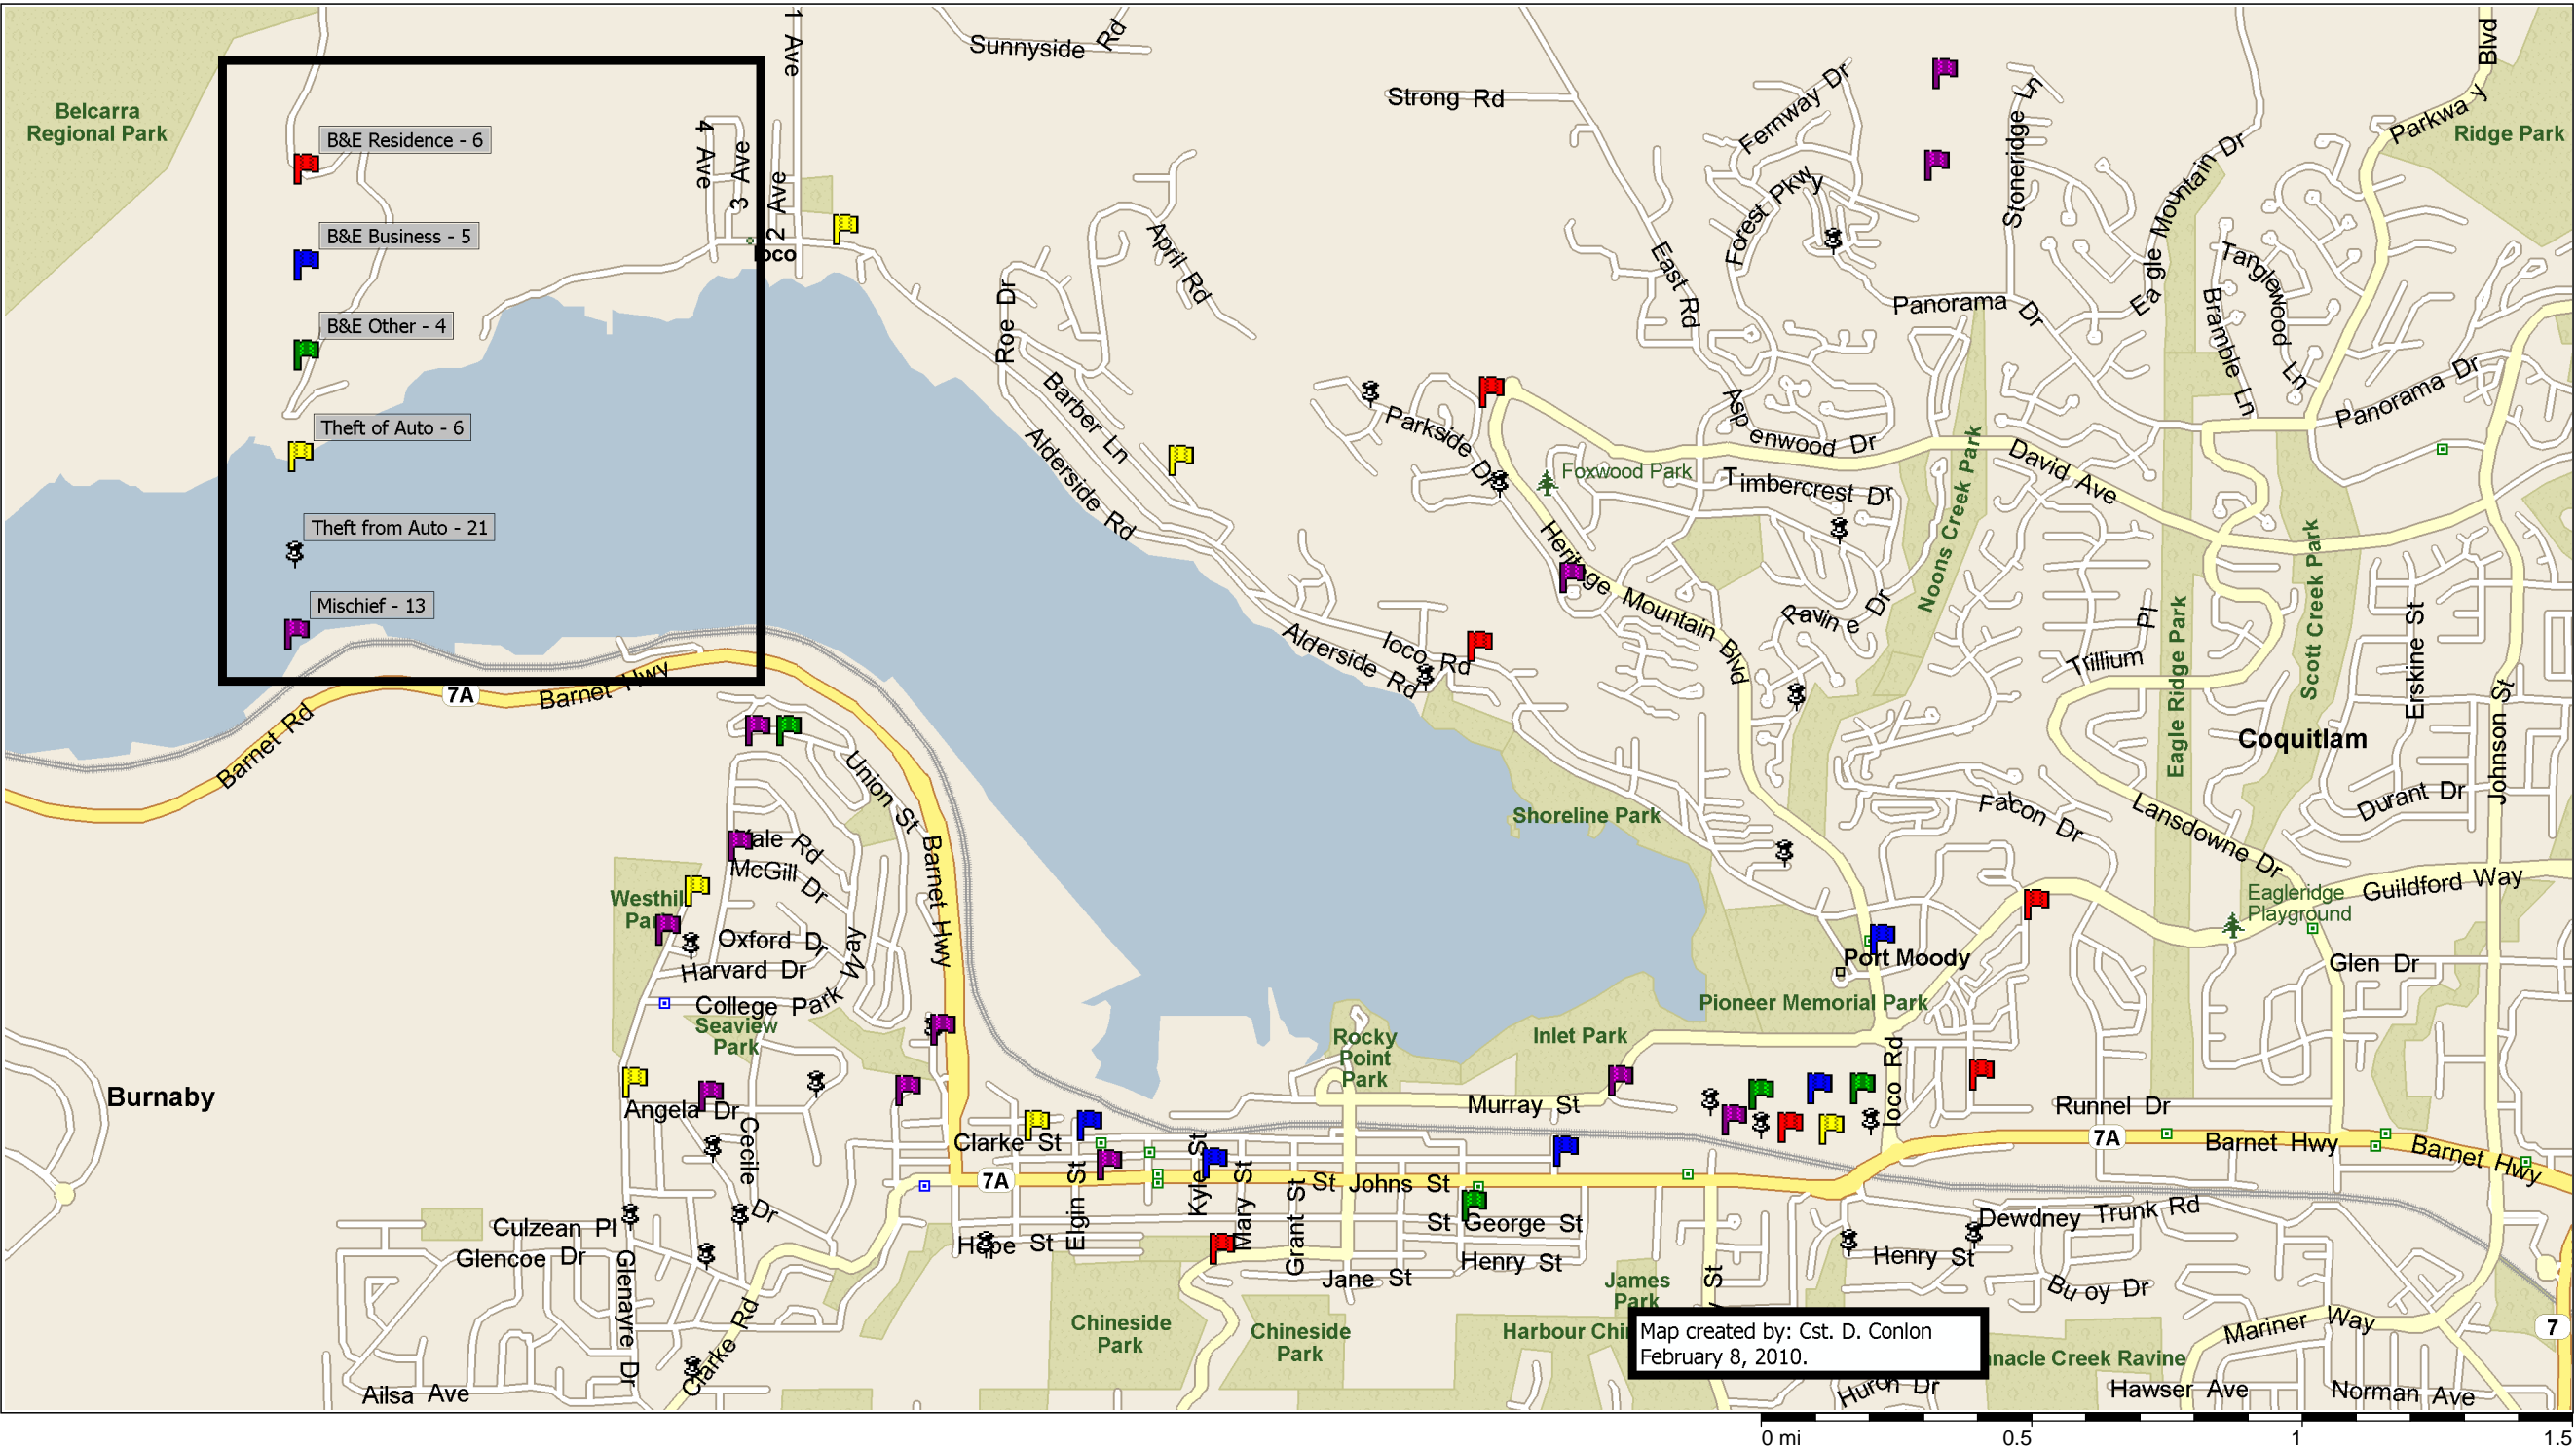

# Property Crime in Port Moody - January 2010

Map created by: Cst. D. Conlon  
February 8, 2010.